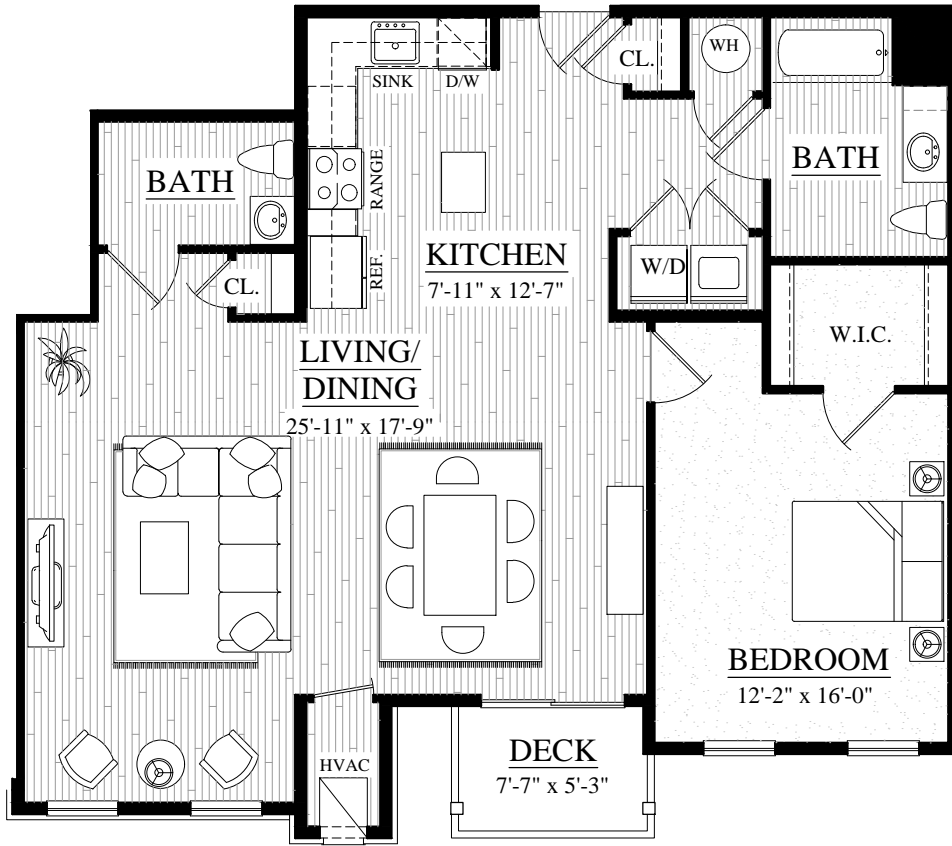

SOUTHSIDE

lofts at town center

UNIT 248

APPROX. 1,166 TOTAL
LIVING SQ. FT.

FOURTH FLOOR

LIBERTY STREET

WEST
BUILDING

EAST
BUILDING

All dimensions are approximate and subject to variation.
The builder reserves the right to make modifications in
design and products without notice or obligations.
All floor plans and elevations are artists' renderings and
are subject to change.