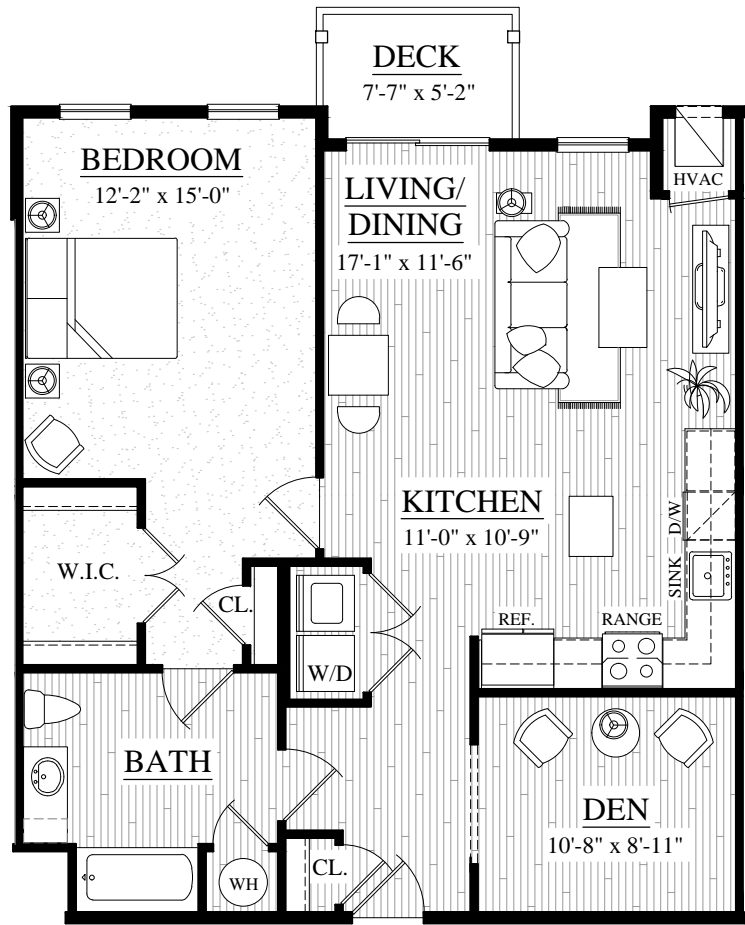

SOUTHSIDE

lofts at town center

UNIT 244
APPROX. 1,011 TOTAL LIVING SQ. FT.

FOURTH FLOOR

LIBERTY STREET

WEST BUILDING

EAST BUILDING

All dimensions are approximate and subject to variation. The builder reserves the right to make modifications in design and products without notice or obligations. All floor plans and elevations are artists' renderings and are subject to change.