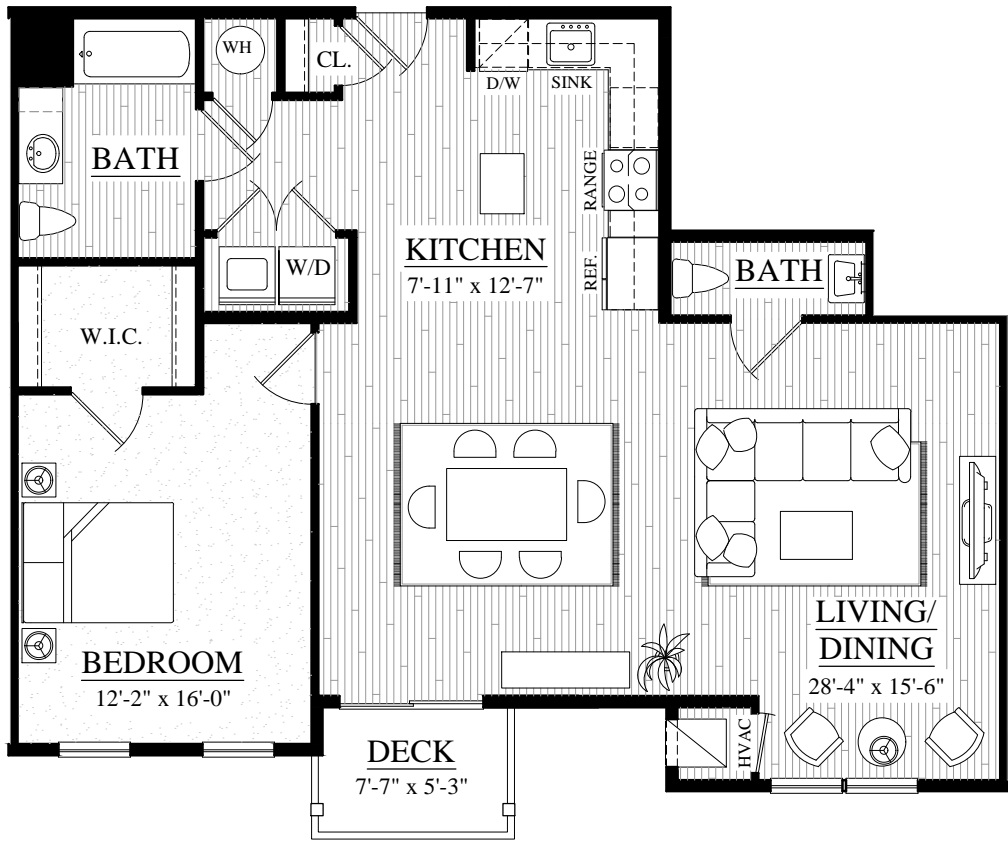

# SOUTHSIDE

lofts at town center

## UNIT 241

APPROX. 1,040 TOTAL  
LIVING SQ. FT.

### FOURTH FLOOR

All dimensions are approximate and subject to variation. The builder reserves the right to make modifications in design and products without notice or obligations. All floor plans and elevations are artists' renderings and are subject to change.