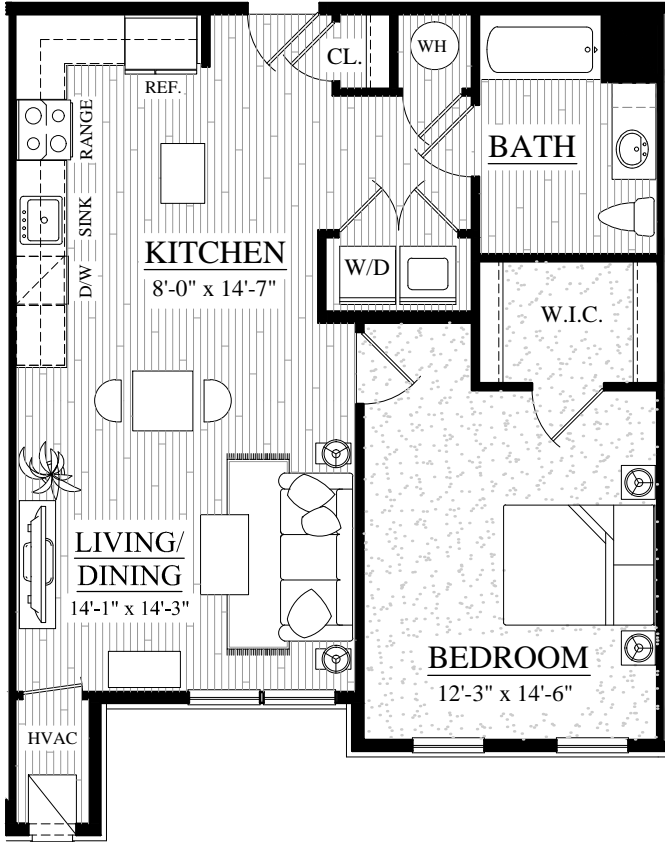

SOUTHSIDE

lofts at town center

UNIT 217

APPROX. 842 TOTAL
LIVING SQ. FT.

FIRST FLOOR

All dimensions are approximate and subject to variation. The builder reserves the right to make modifications in design and products without notice or obligations. All floor plans and elevations are artists' renderings and are subject to change.