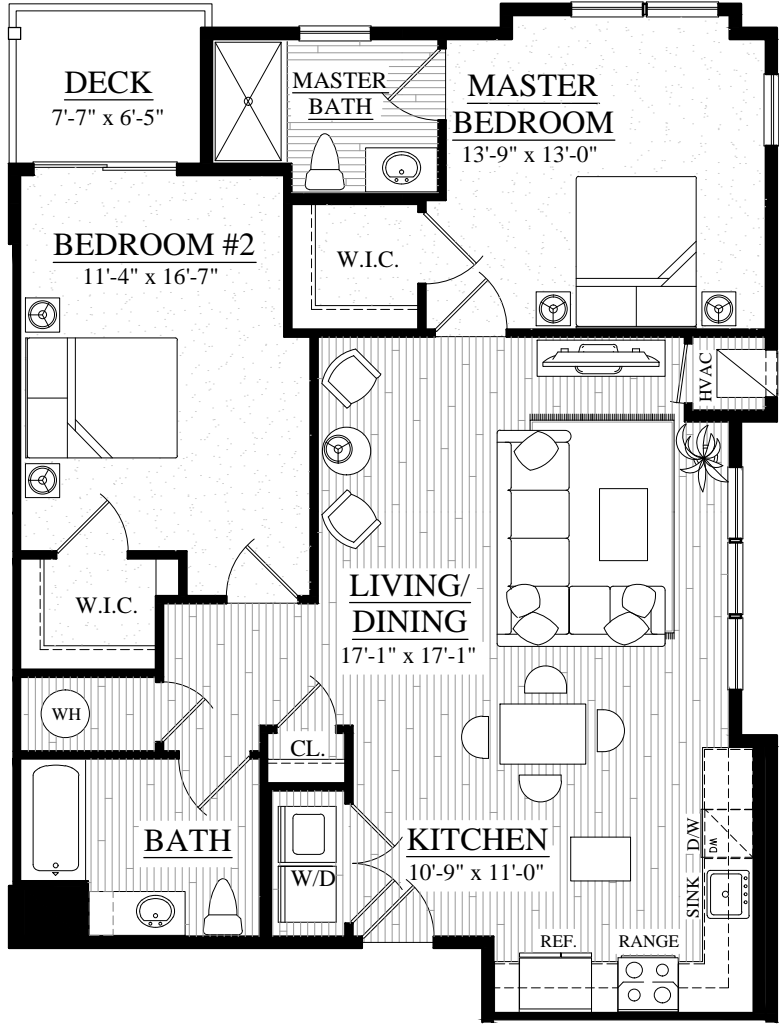

SOUTHSIDE

lofts at town center

UNITS 146 & 246

APPROX. 1,207 TOTAL
LIVING SQ. FT.

FOURTH FLOOR

All dimensions are approximate and subject to variation. The builder reserves the right to make modifications in design and products without notice or obligations. All floor plans and elevations are artists' renderings and are subject to change.