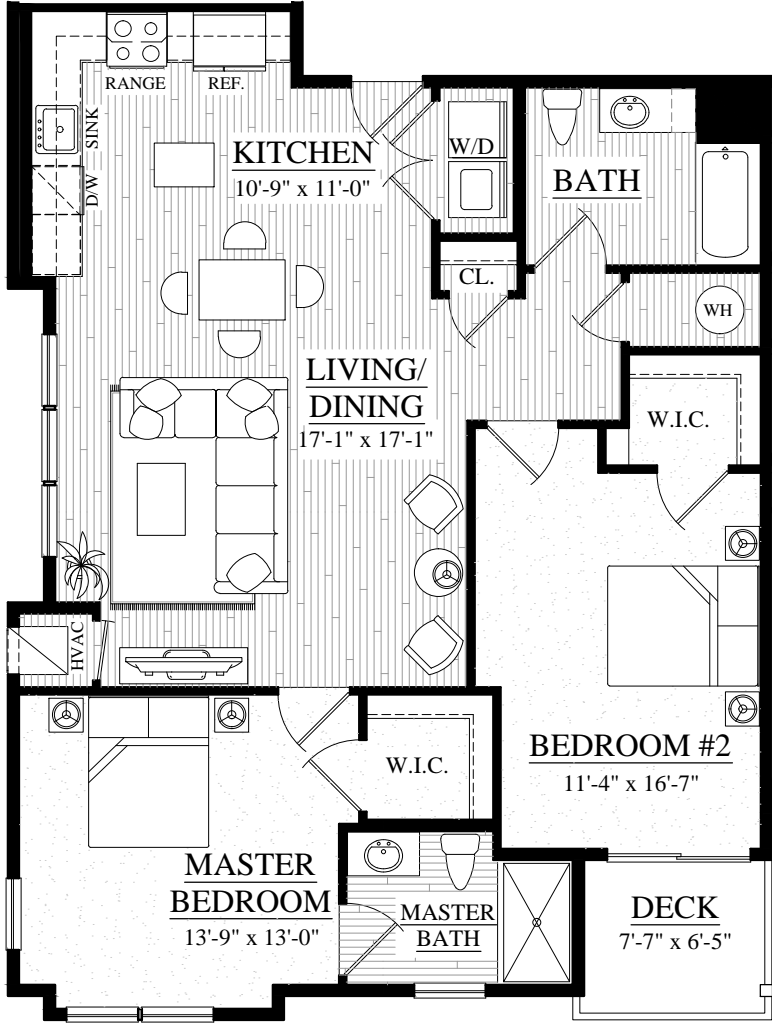

SOUTHSIDE

lofts at town center

UNITS 142 & 242

**APPROX. 1,207 TOTAL
LIVING SQ. FT.**

FOURTH FLOOR

All dimensions are approximate and subject to variation. The builder reserves the right to make modifications in design and products without notice or obligations. All floor plans and elevations are artists' renderings and are subject to change.