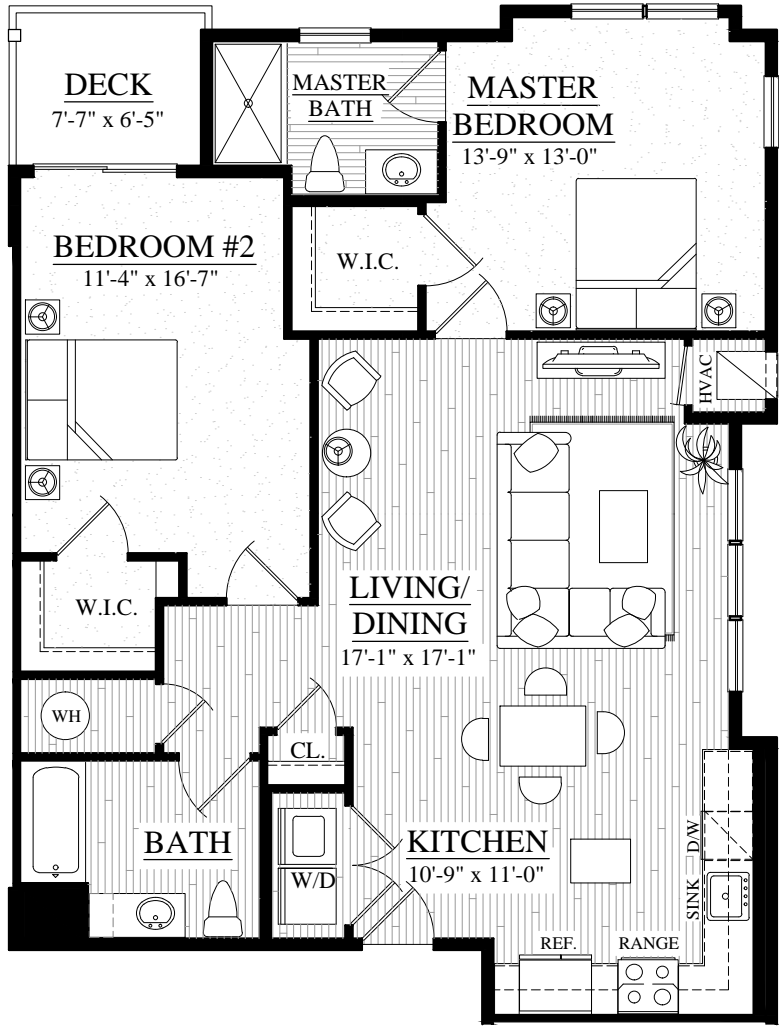

# SOUTHSIDE

lofts at town center

## UNITS 136 & 236

APPROX. 1,207 TOTAL  
LIVING SQ. FT.

### THIRD FLOOR

LIBERTY STREET

WEST  
BUILDING

EAST  
BUILDING

All dimensions are approximate and subject to variation. The builder reserves the right to make modifications in design and products without notice or obligations. All floor plans and elevations are artists' renderings and are subject to change.