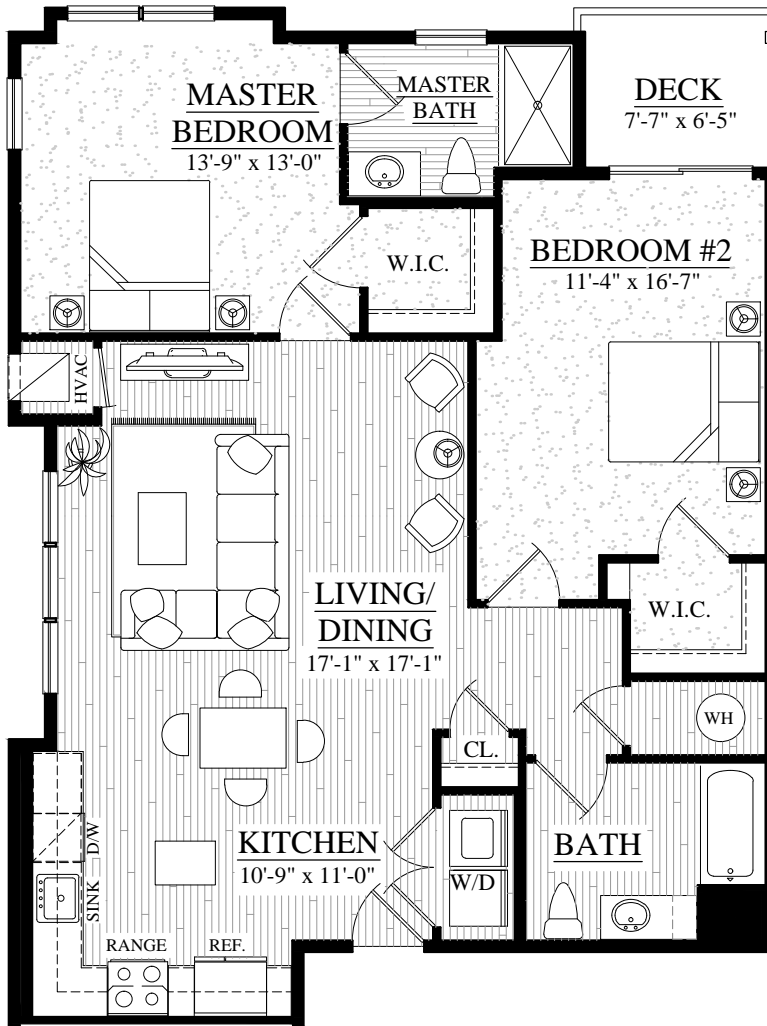

SOUTHSIDE

lofts at town center

UNITS 133 & 233

**APPROX. 1,207 TOTAL
LIVING SQ. FT.**

THIRD FLOOR

LIBERTY STREET

**WEST
BUILDING**

**EAST
BUILDING**

All dimensions are approximate and subject to variation. The builder reserves the right to make modifications in design and products without notice or obligations. All floor plans and elevations are artists' renderings and are subject to change.