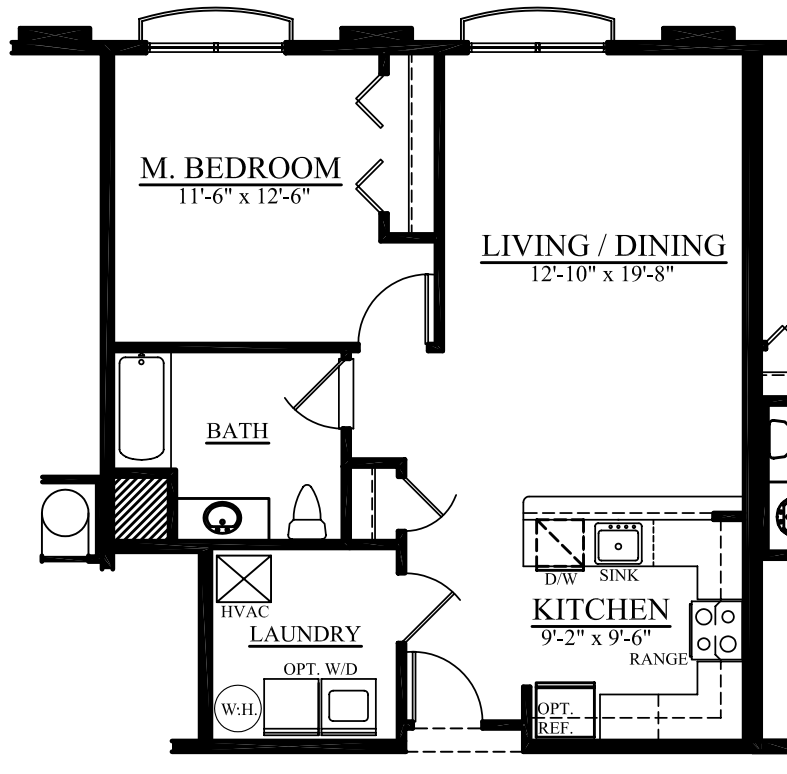

Building "E"

UNIT #417 (3RD LEVEL)
794 TOTAL LIVING SQ. FT.

All dimensions are approximate and subject to variation. Continuing a policy of research and development, the builder reserves the right to make modifications in design and products without notice or obligation. Please see a Sales Associate for any additional options that may be available.