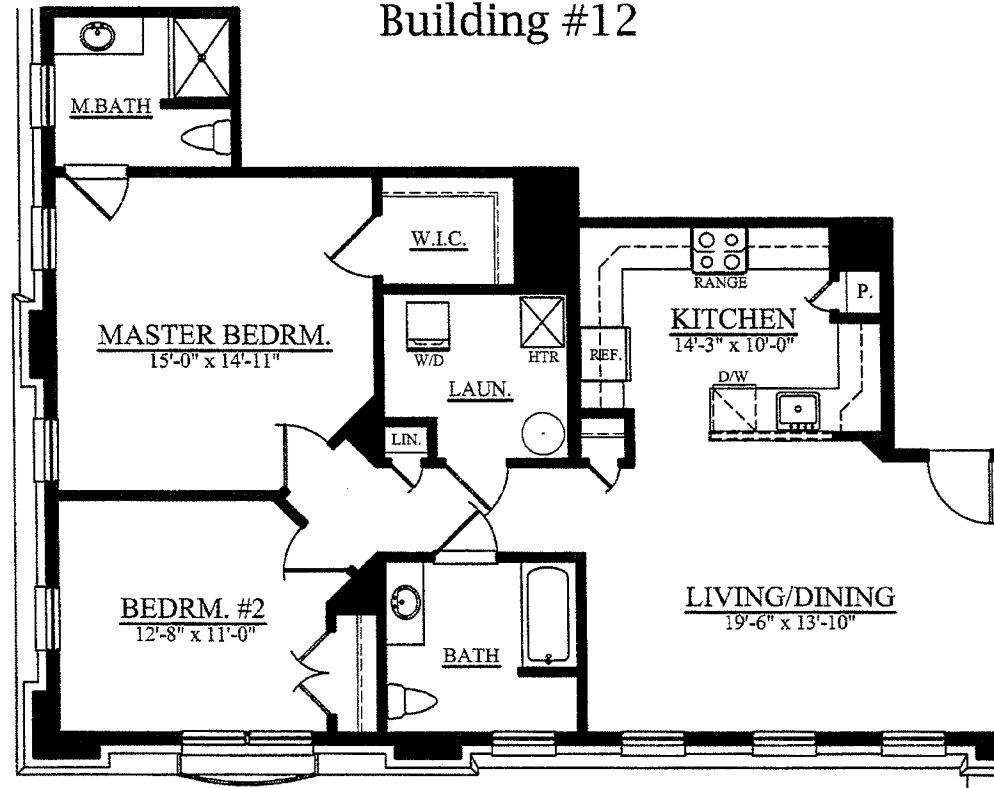

# Plainsboro Village Center

Building #12

**UNIT C (2ND & 3RD FLOORS)**  
APPROX. 1,192 TOTAL LIVING SQ. FT.

SHARBELL CRANBURY, INC.

All dimensions are approximate and subject to variation. Continuing a policy of research and development, the builder reserves the right to make modifications in design and products without notice or obligation.