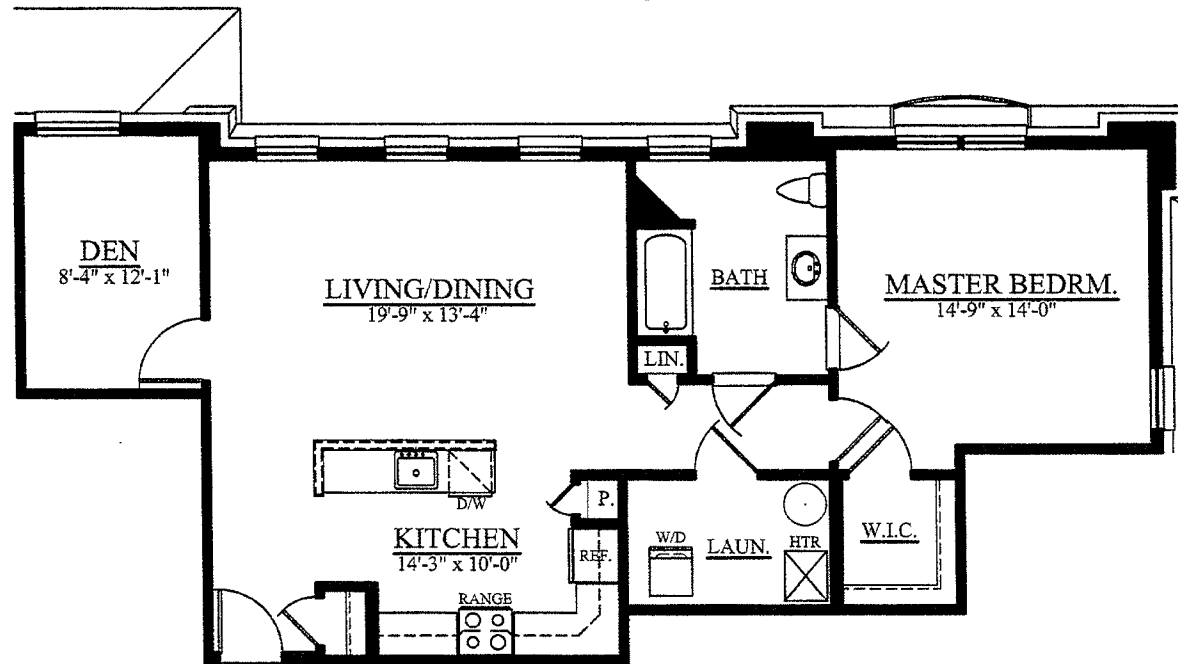

## Building #12

**UNIT B (2ND & 3RD FLOORS)**  
APPROX. 1,090 TOTAL LIVING SQ. FT.

SHARBELL CRANBURY, INC.

All dimensions are approximate and subject to variation. Continuing a policy of research and development, the builder reserves the right to make modifications in design and products without notice or obligation.