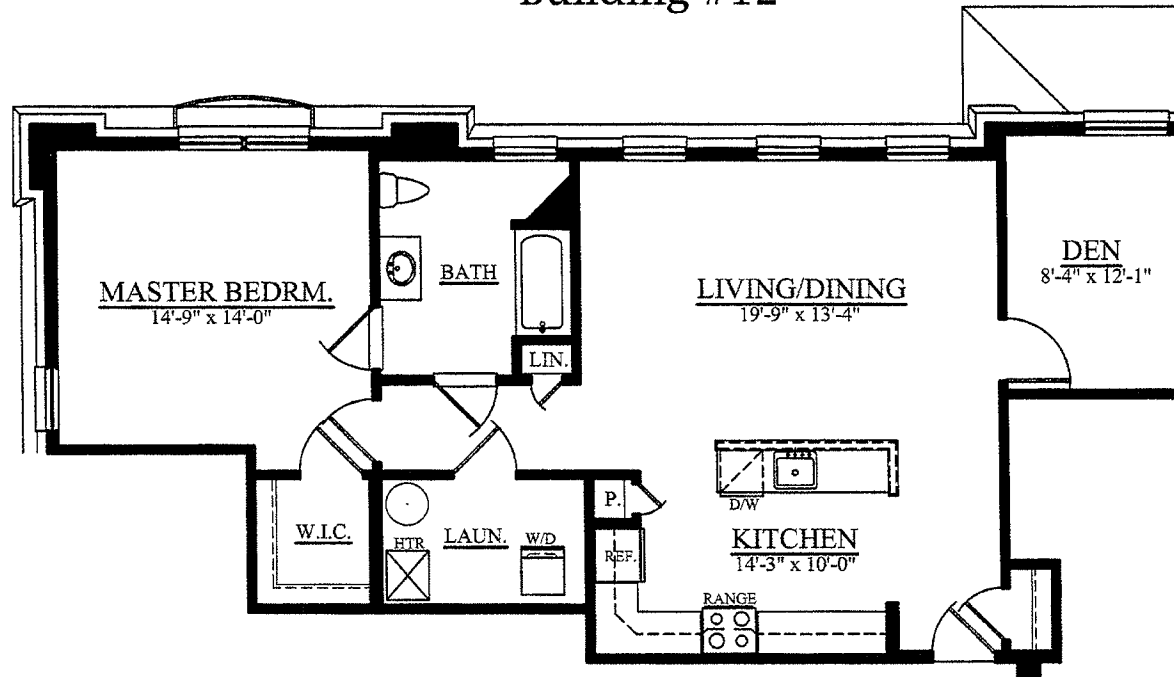

Plainsboro Village Center

Building #12

UNIT A (2ND & 3RD FLOORS)
APPROX. 1,103 TOTAL LIVING SQ. FT.

SHARBELL CRANBURY, INC.

All dimensions are approximate and subject to variation. Continuing a policy of research and development, the builder reserves the right to make modifications in design and products without notice or obligation.